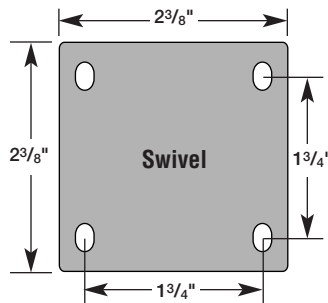

## LM SERIES & FS SERIES

The Flexello LM Series is a light-duty swivel caster available in sizes ranging from 1-5/8" to 2-1/2" and load capacities from 31 to 51 lbs. The Flexello FS Series is a bolt-hole version of the LM Series, accommodating a 5/16" bolt. Both are ideal for store fixtures and other light-duty applications.

LM Series 1-5/8" & 2" Casters

LM Series 2-1/2" Casters

LM Series Swivel

A = Wheel Diameter    B = Overall Height    C = Swivel Radius    D = Tread Width

### LM SERIES

A	B	C	D	Load Capacity	Bearing	Wheel	Swivel Part #
1-5/8"	2-1/4"	1-5/8"	3/4"	31	Plain	Gray Rubber	LM-P5814
1-5/8"	2-1/4"	1-5/8"	3/4"	31	Plain	Black Nylon	LM-E5814
2"	2-1/2"	1-3/4"	3/4"	40	Plain	Gray Rubber	LM-P2014
2"	2-1/2"	1-3/4"	3/4"	40	Plain	Black Nylon	LM-E2014
2-1/2"	3-1/4"	2"	7/8"	51	Plain	Gray Rubber	LM-P2514
2-1/2"	3-1/4"	2"	7/8"	51	Plain	Black Nylon	LM-E2514

### FS SERIES

A	B	C	D	Load Capacity	Bearing	Wheel	Swivel Part #
1-5/8"	2-1/4"	1-5/8"	3/4"	31	Plain	Gray Rubber	FS-P5813
1-5/8"	2-1/4"	1-5/8"	3/4"	31	Plain	Black Nylon	FS-N5813
2"	2-3/4"	1-3/4"	3/4"	40	Plain	Gray Rubber	FS-P2013
2"	2-3/4"	1-3/4"	3/4"	40	Plain	Black Nylon	FS-N2013