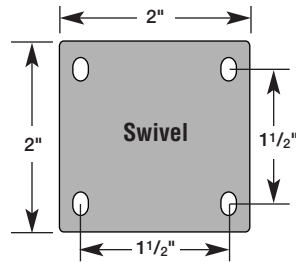

## LM SERIES & FS SERIES

The Flexello LM Series is a light-duty swivel caster available in sizes ranging from 1-5/8" to 2-1/2" and load capacities from 31 to 51 lbs. The Flexello FS Series is a bolt-hole version of the LM Series, accommodating a 5/16" bolt. Both are ideal for store fixtures and other light-duty applications.

LM Series 1-5/8" & 2" Casters

LM Series 2-1/2" Casters

LM Series Swivel

A = Wheel Diameter    B = Overall Height    C = Swivel Radius    D = Tread Width

### LM SERIES

A	B	C	D	Load Capacity	Bearing	Wheel	Swivel Part #
1-5/8"	2-1/4"	1-5/8"	3/4"	31	Plain	Gray Rubber	LM-P5814
1-5/8"	2-1/4"	1-5/8"	3/4"	31	Plain	Black Nylon	LM-E5814
2"	2-1/2"	1-3/4"	3/4"	40	Plain	Gray Rubber	LM-P2014
2"	2-1/2"	1-3/4"	3/4"	40	Plain	Black Nylon	LM-E2014
2-1/2"	3-1/4"	2"	7/8"	51	Plain	Gray Rubber	LM-P2514
2-1/2"	3-1/4"	2"	7/8"	51	Plain	Black Nylon	LM-E2514

### FS SERIES

A	B	C	D	Load Capacity	Bearing	Wheel	Swivel Part #
1-5/8"	2-1/4"	1-5/8"	3/4"	31	Plain	Gray Rubber	FS-P5813
1-5/8"	2-1/4"	1-5/8"	3/4"	31	Plain	Black Nylon	FS-N5813
2"	2-3/4"	1-3/4"	3/4"	40	Plain	Gray Rubber	FS-P2013
2"	2-3/4"	1-3/4"	3/4"	40	Plain	Black Nylon	FS-N2013