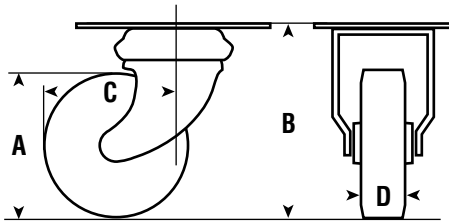

## LM SERIES & FS SERIES

The Flexello LM Series is a light-duty swivel caster available in sizes ranging from 1-5/8" to 2-1/2" and load capacities from 31 to 51 lbs. The Flexello FS Series is a bolt-hole version of the LM Series, accommodating a 5/16" bolt. Both are ideal for store fixtures and other light-duty applications.

LM Series 1-5/8" & 2" Casters

LM Series 2-1/2" Casters

LM Series Swivel

A = Wheel Diameter    B = Overall Height    C = Swivel Radius    D = Tread Width

### LM SERIES

A	B	C	D	Load Capacity	Bearing	Wheel	Swivel Part #
1-5/8"	2-1/4"	1-5/8"	3/4"	31	Plain	Gray Rubber	LM-P5814
1-5/8"	2-1/4"	1-5/8"	3/4"	31	Plain	Black Nylon	LM-E5814
2"	2-1/2"	1-3/4"	3/4"	40	Plain	Gray Rubber	LM-P2014
2"	2-1/2"	1-3/4"	3/4"	40	Plain	Black Nylon	LM-E2014
2-1/2"	3-1/4"	2"	7/8"	51	Plain	Gray Rubber	LM-P2514
2-1/2"	3-1/4"	2"	7/8"	51	Plain	Black Nylon	LM-E2514

### FS SERIES

A	B	C	D	Load Capacity	Bearing	Wheel	Swivel Part #
1-5/8"	2-1/4"	1-5/8"	3/4"	31	Plain	Gray Rubber	FS-P5813
1-5/8"	2-1/4"	1-5/8"	3/4"	31	Plain	Black Nylon	FS-N5813
2"	2-3/4"	1-3/4"	3/4"	40	Plain	Gray Rubber	FS-P2013
2"	2-3/4"	1-3/4"	3/4"	40	Plain	Black Nylon	FS-N2013