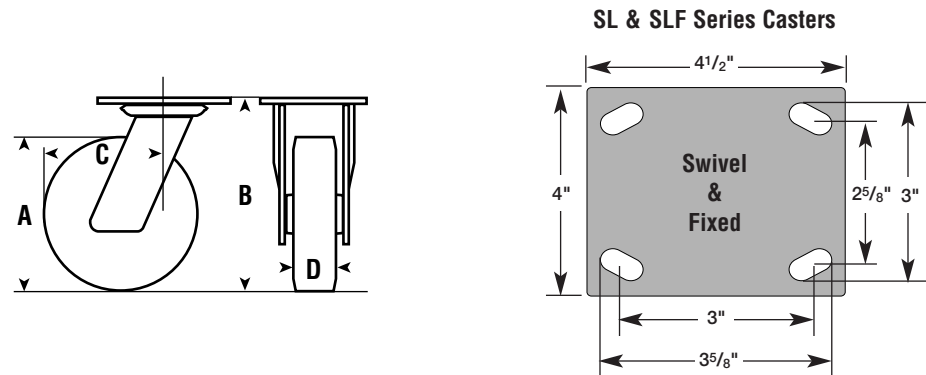

SL SERIES & SLF SERIES

The Flexello SL Series and SLF Series casters are available in sizes ranging from 4" to 8" with load capacities from 297 to 1,400 lbs. They feature a gold color, passivated zinc finish. The SL Series is a double ball bearing swivel caster; the SLF Series is a fixed version of the SL Series. These general-duty casters are ideal for a variety of typical working conditions that may include un-level floors, cracks, gullies, door rail guides, etc.

SL Series Swivel

SLF Series Fixed

SL Series Swivel & Wheel Brake (6" & 8")

Swivel & Wheel Brakes

A combined swivel and wheel brake is available for the SL Series caster in 6" and 8" diameters. The adjustable foot-operated brake simultaneously brakes both the wheel and swivel head. A trip pedal releases the brake. The swivel radius is increased to approximately 6". To order, add suffix **SWB** to the Swivel Part #.

2-Way Directional Wheel Locks

A two-way directional lock is available to convert the SL Series swivel caster to a fixed caster by the release of a spring-loaded plunger. The directional lock attachment is independent of the caster and is secured by the caster mounting bolts. To order, add suffix **L** to the Swivel Part #. (Note: The directional lock is available as a retrofit item.)

SL Series Foot Brake (4" to 8")

SL Series Directional Lock