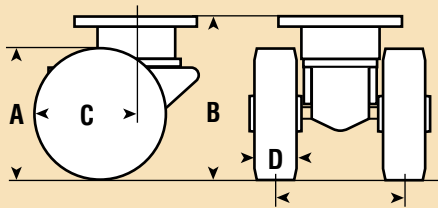

# PIVOTING AXLE CASTERS

Revvo 2SZ Series Pivoting Axle Casters are an extension of the Revvo Z Series caster line. They are available in a 16" wheel diameter and are capable of towing loads up to 26,400 lbs. Featuring a robust dual-wheel and axle design, the Revvo Pivoting Axle swivel model is fitted with a circular top plate. An eight-hole mounting, circular top plate and a rectangular top plate are optionally available. Please consult factory for details.

Shown with optional rectangular top plate. Please consult factory.

A = Wheel Diameter    B = Overall Height    C = Swivel Radius    D = Tread Width

### XSZ/XFZ SERIES

A	B	C	D	Speed	Load Capacity	Bearing	Wheel	Swivel Part #
16"	21-9/16"	11-13/16"	5"	4	26400	Taper Roller	Revvothane	2SZ 400 PT3B PA

### Standard Top Plate

XSZ swivel top plates have fixing holes to suit 1" diameter bolts.