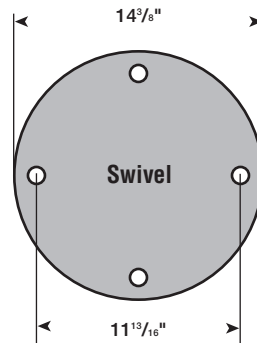

# PIVOTING AXLE CASTERS

Revvo 2SZ Series Pivoting Axle Casters are an extension of the Revvo Z Series caster line. They are available in a 16" wheel diameter and are capable of towing loads up to 26,400 lbs. Featuring a robust dual-wheel and axle design, the Revvo Pivoting Axle swivel model is fitted with a circular top plate. An eight-hole mounting, circular top plate and a rectangular top plate are optionally available. Please consult factory for details.

Shown with optional rectangular top plate. Please consult factory.

A = Wheel Diameter    B = Overall Height    C = Swivel Radius    D = Tread Width

### XSZ/XFZ SERIES

A	B	C	D	Speed	Load Capacity	Bearing	Wheel	Swivel Part #
16"	21-9/16"	11-13/16"	5"	4	26400	Taper Roller	Revvothane	2SZ 400 PT3B PA

### Standard Top Plate

XSZ swivel top plates have fixing holes to suit 1" diameter bolts.