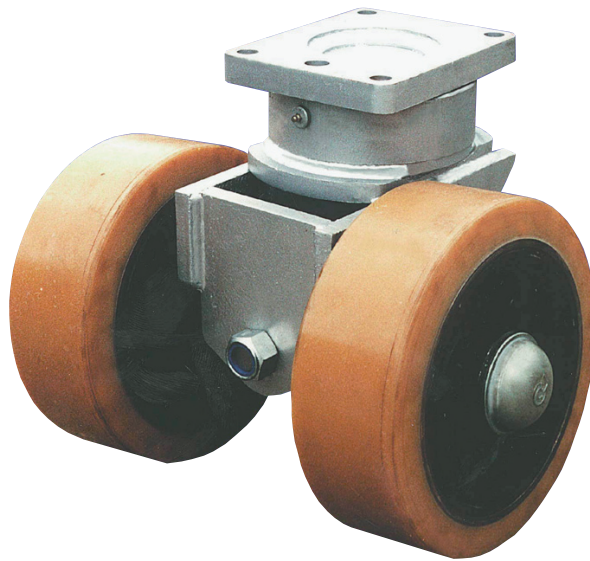

# PIVOTING AXLE CASTERS

Revvo 2SZ Series Pivoting Axle Casters are an extension of the Revvo Z Series caster line. They are available in a 16" wheel diameter and are capable of towing loads up to 26,400 lbs. Featuring a robust dual-wheel and axle design, the Revvo Pivoting Axle swivel model is fitted with a circular top plate. An eight-hole mounting, circular top plate and a rectangular top plate are optionally available. Please consult factory for details.

Shown with optional rectangular top plate. Please consult factory.

A = Wheel Diameter    B = Overall Height    C = Swivel Radius    D = Tread Width

### XSZ/XFZ SERIES

A	B	C	D	Speed	Load Capacity	Bearing	Wheel	Swivel Part #
16"	21-9/16"	11-13/16"	5"	4	26400	Taper Roller	Revvothane	2SZ 400 PT3B PA

### Standard Top Plate

XSZ swivel top plates have fixing holes to suit 1" diameter bolts.