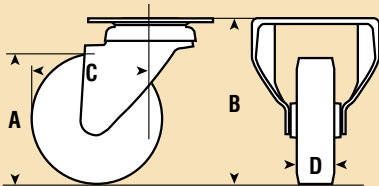

SOVEREIGN SERIES

Revvo Sovereign Series casters are designed for light applications where casters are subject to manual propulsion, such as shopping carts and store fixtures. They are available in two wheel sizes (4" & 5") with load capacities ranging from 185 to 330 lbs. Swivel and fixed models can be fitted with rectangular top plates (TSSV/TFSV) or bolt hole style swivel frames (BSSV). Sovereign casters feature a swivel double-ball raceway and Santoprene wheel molded onto a polypropylene hub.

TSSV/TFSV top plates have fixing holes to suit 5/16" diameter bolts.

Options & Accessories

Threadguards (T)

- Prevents string, thread, etc. from binding wheel
- To order, add suffix **T** to Part #

Total Stop Brake (TS)

- Available for swivel casters only
- Foot-operated pedal locks wheel
- To order, include **TS** in Swivel Part # per chart below

Expanding Rubber Plugs (Round) Supplied in four sizes:

Plug Diameter:	Expands from:	Tube Size	Reference #
3/4"	.74" to .80"	7/8" OD - 18/16 Gauge	1284300
13/16"	.83" to .92"	1" OD - 18/16/14 Gauge	1284080
15/16"	.95" to 1.06"	1-1/8" OD - 18/16 Gauge	1284310
1-1/16"	1.06" to 1.16"	1/4" OD - 18/16/14 Gauge	1284320