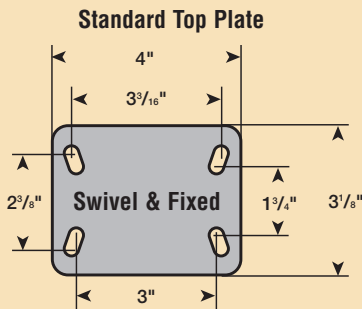

SOVEREIGN SERIES

Revvo Sovereign Series casters are designed for light applications where casters are subject to manual propulsion, such as shopping carts and store fixtures. They are available in two wheel sizes (4" & 5") with load capacities ranging from 185 to 330 lbs. Swivel and fixed models can be fitted with rectangular top plates (TSSV/TFSV) or bolt hole style swivel frames (BSSV). Sovereign casters feature a swivel double-ball raceway and Santoprene wheel molded onto a polypropylene hub.

TSSV/TFSV top plates have fixing holes to suit 5/16" diameter bolts.

Options & Accessories

Threadguards (T)

- Prevents string, thread, etc. from binding wheel
- To order, add suffix **T** to Part #

Total Stop Brake (TS)

- Available for swivel casters only
- Foot-operated pedal locks wheel
- To order, include **TS** in Swivel Part # per chart below

Expanding Rubber Plugs (Round) Supplied in four sizes:

Plug Diameter:	Expands from:	Tube Size	Reference #
3/4"	.74" to .80"	7/8" OD - 18/16 Gauge	1284300
13/16"	.83" to .92"	1" OD - 18/16/14 Gauge	1284080
15/16"	.95" to 1.06"	1-1/8" OD - 18/16 Gauge	1284310
1-1/16"	1.06" to 1.16"	1/4" OD - 18/16/14 Gauge	1284320