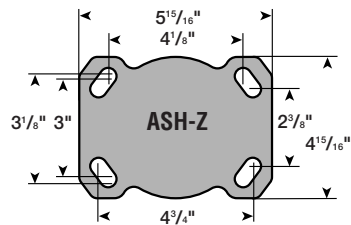

# SWIVEL HEAD SERIES

Revvo offers a selection of optional swivel heads and top plates for use with Revvo casters and wheels. To order, please specify by Part # shown on Top Plate.

**Standard Top Plates & Part #'s**

**Swivel Head Dimensions & Load Capacities**