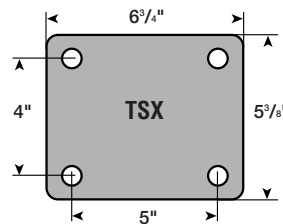

# SWIVEL HEAD SERIES

Revvo offers a selection of optional swivel heads and top plates for use with Revvo casters and wheels. To order, please specify by Part # shown on Top Plate.

**Standard Top Plates & Part #'s**

**Swivel Head Dimensions & Load Capacities**