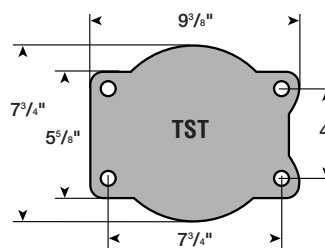

# SWIVEL HEAD SERIES

Revvo offers a selection of optional swivel heads and top plates for use with Revvo casters and wheels. To order, please specify by Part # shown on Top Plate.

**Standard Top Plates & Part #'s**

**Swivel Head Dimensions & Load Capacities**