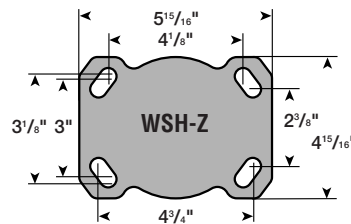

# SWIVEL HEAD SERIES

Revvo offers a selection of optional swivel heads and top plates for use with Revvo casters and wheels. To order, please specify by Part # shown on Top Plate.

**Standard Top Plates & Part #'s**

**Swivel Head Dimensions & Load Capacities**