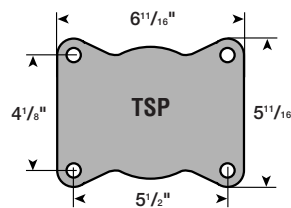

# SWIVEL HEAD SERIES

Revvo offers a selection of optional swivel heads and top plates for use with Revvo casters and wheels. To order, please specify by Part # shown on Top Plate.

**Standard Top Plates & Part #'s**

**Swivel Head Dimensions & Load Capacities**