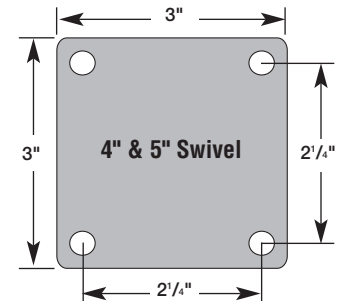

Revvo D Series Light-Duty Casters

Revvo Caster introduces a new line of Flexello swivel casters for a variety of light-duty applications. The D Series casters are available in top plate and bolt hole models and feature a choice of rubber and nylon wheels. They are offered in four wheel sizes (2", 3", 4" & 5") with load capacities ranging from 100 to 220 lbs. Locking brakes are available for all models.

Top Plate Models

TSED 050 & 075 top plates have fixing holes to fit 1/4" diameter bolts and are slotted from 1-1/2" to 1-7/8".

TSED 100 & 125 top plates have fixing holes to fit 5/16" diameter bolts.

D SERIES with Rubber Wheels							Top Plate	
A	B	C	D	Load Capacity	Bearing	Wheel	Swivel Part #	w/Brake
2"	2-11/16"	29/32"	23/32"	110	Plain	Rubber	TSED 050 RNOD	TSED 050 RNOD-B
3"	3-13/16"	1-1/8"	29/32"	154	Plain	Rubber	TSED 075 RNOD	TSED 075 RNOD-B
4"	5-3/16"	1-1/2"	1-1/16"	176	Plain	Rubber	TSED 100 RNOD	TSED 100 RNOD-B
5"	6-3/32"	1-5/8"	1-1/16"	220	Plain	Rubber	TSED 125 RNOD	TSED 125 RNOD-B

D SERIES with Nylon Wheels							Top Plate	
A	B	C	D	Load Capacity	Bearing	Wheel	Swivel Part #	w/Brake
2"	2-11/16"	29/32"	23/32"	110	Plain	Nylon	TSED 050 WNOD	TSED 050 WNOD-B
3"	3-13/16"	1-1/8"	29/32"	154	Plain	Nylon	TSED 075 WNOD	TSED 075 WNOD-B
4"	5-3/16"	1-1/2"	1-1/16"	176	Plain	Nylon	TSED 100 WNOD	TSED 100 WNOD-B
5"	6-3/32"	1-5/8"	1-1/16"	220	Plain	Nylon	TSED 125 WNOD	TSED 125 WNOD-B

D SERIES with Rubber Wheels							Bolt Hole Models	
A	B	C	D	Load Capacity	Bearing	Wheel	Swivel Part #	w/Brake
2"	2-21/32"	29/32"	23/32"	110	Plain	Rubber	BSED 050 RNOD	BSED 050 RNOD-B
3"	3-3/4"	1-1/8"	29/32"	154	Plain	Rubber	BSED 075 RNOD	BSED 075 RNOD-B
4"	5-3/32"	1-1/2"	1-1/16"	176	Plain	Rubber	BSED 100 RNOD	BSED 100 RNOD-B
5"	6"	1-5/8"	1-1/16"	220	Plain	Rubber	BSED 125 RNOD	BSED 125 RNOD-B