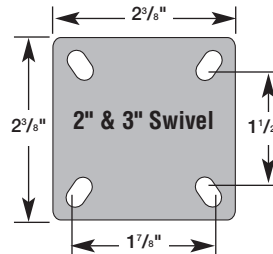

Revvo D Series Light-Duty Casters

Revvo Caster introduces a new line of Flexello swivel casters for a variety of light-duty applications. The D Series casters are available in top plate and bolt hole models and feature a choice of rubber and nylon wheels. They are offered in four wheel sizes (2", 3", 4" & 5") with load capacities ranging from 100 to 220 lbs. Locking brakes are available for all models.

Top Plate Models

TSED 050 & 075 top plates have fixing holes to fit 1/4" diameter bolts and are slotted from 1-1/2" to 1-7/8".

TSED 100 & 125 top plates have fixing holes to fit 5/16" diameter bolts.

D SERIES with Rubber Wheels							Top Plate	
A	B	C	D	Load Capacity	Bearing	Wheel	Swivel Part #	w/Brake
2"	2-11/16"	29/32"	23/32"	110	Plain	Rubber	TSED 050 RNOD	TSED 050 RNOD-B
3"	3-13/16"	1-1/8"	29/32"	154	Plain	Rubber	TSED 075 RNOD	TSED 075 RNOD-B
4"	5-3/16"	1-1/2"	1-1/16"	176	Plain	Rubber	TSED 100 RNOD	TSED 100 RNOD-B
5"	6-3/32"	1-5/8"	1-1/16"	220	Plain	Rubber	TSED 125 RNOD	TSED 125 RNOD-B

D SERIES with Nylon Wheels							Top Plate	
A	B	C	D	Load Capacity	Bearing	Wheel	Swivel Part #	w/Brake
2"	2-11/16"	29/32"	23/32"	110	Plain	Nylon	TSED 050 WNOD	TSED 050 WNOD-B
3"	3-13/16"	1-1/8"	29/32"	154	Plain	Nylon	TSED 075 WNOD	TSED 075 WNOD-B
4"	5-3/16"	1-1/2"	1-1/16"	176	Plain	Nylon	TSED 100 WNOD	TSED 100 WNOD-B
5"	6-3/32"	1-5/8"	1-1/16"	220	Plain	Nylon	TSED 125 WNOD	TSED 125 WNOD-B

D SERIES with Rubber Wheels							Bolt Hole Models	
A	B	C	D	Load Capacity	Bearing	Wheel	Swivel Part #	w/Brake
2"	2-21/32"	29/32"	23/32"	110	Plain	Rubber	BSED 050 RNOD	BSED 050 RNOD-B
3"	3-3/4"	1-1/8"	29/32"	154	Plain	Rubber	BSED 075 RNOD	BSED 075 RNOD-B
4"	5-3/32"	1-1/2"	1-1/16"	176	Plain	Rubber	BSED 100 RNOD	BSED 100 RNOD-B
5"	6"	1-5/8"	1-1/16"	220	Plain	Rubber	BSED 125 RNOD	BSED 125 RNOD-B