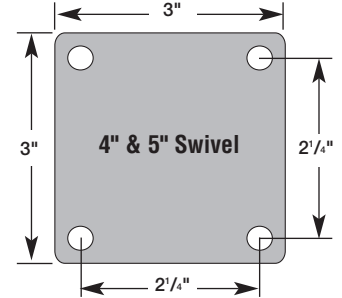

Revvo D Series Light-Duty Casters

Revvo Caster introduces a new line of Flexello swivel casters for a variety of light-duty applications. The D Series casters are available in top plate and bolt hole models and feature a choice of rubber and nylon wheels. They are offered in four wheel sizes (2", 3", 4" & 5") with load capacities ranging from 100 to 220 lbs. Locking brakes are available for all models.

Top Plate Models

TSED 050 & 075 top plates have fixing holes to fit 1/4" diameter bolts and are slotted from 1-1/2" to 1-7/8".

TSED 100 & 125 top plates have fixing holes to fit 5/16" diameter bolts.

D SERIES with Rubber Wheels							Top Plate	
A	B	C	D	Load Capacity	Bearing	Wheel	Swivel Part #	w/Brake
2"	2-11/16"	29/32"	23/32"	110	Plain	Rubber	TSED 050 RNOD	TSED 050 RNOD-B
3"	3-13/16"	1-1/8"	29/32"	154	Plain	Rubber	TSED 075 RNOD	TSED 075 RNOD-B
4"	5-3/16"	1-1/2"	1-1/16"	176	Plain	Rubber	TSED 100 RNOD	TSED 100 RNOD-B
5"	6-3/32"	1-5/8"	1-1/16"	220	Plain	Rubber	TSED 125 RNOD	TSED 125 RNOD-B

D SERIES with Nylon Wheels							Top Plate	
A	B	C	D	Load Capacity	Bearing	Wheel	Swivel Part #	w/Brake
2"	2-11/16"	29/32"	23/32"	110	Plain	Nylon	TSED 050 WNOD	TSED 050 WNOD-B
3"	3-13/16"	1-1/8"	29/32"	154	Plain	Nylon	TSED 075 WNOD	TSED 075 WNOD-B
4"	5-3/16"	1-1/2"	1-1/16"	176	Plain	Nylon	TSED 100 WNOD	TSED 100 WNOD-B
5"	6-3/32"	1-5/8"	1-1/16"	220	Plain	Nylon	TSED 125 WNOD	TSED 125 WNOD-B

D SERIES with Rubber Wheels							Bolt Hole Models	
A	B	C	D	Load Capacity	Bearing	Wheel	Swivel Part #	w/Brake
2"	2-21/32"	29/32"	23/32"	110	Plain	Rubber	BSED 050 RNOD	BSED 050 RNOD-B
3"	3-3/4"	1-1/8"	29/32"	154	Plain	Rubber	BSED 075 RNOD	BSED 075 RNOD-B
4"	5-3/32"	1-1/2"	1-1/16"	176	Plain	Rubber	BSED 100 RNOD	BSED 100 RNOD-B
5"	6"	1-5/8"	1-1/16"	220	Plain	Rubber	BSED 125 RNOD	BSED 125 RNOD-B