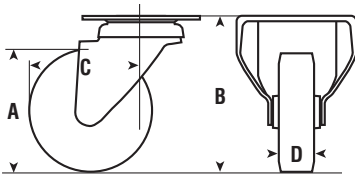

Top Plate Models

TSED 050 & 075 top plates have fixing holes to fit 1/4" diameter bolts and are slotted from 1-1/2" to 1-7/8".

TSED 100 & 125 top plates have fixing holes to fit 5/16" diameter bolts.

D SERIES with Rubber Wheels							Top Plate	
A	B	C	D	Load Capacity	Bearing	Wheel	Swivel Part #	w/Brake
2"	2-11/16"	29/32"	23/32"	110	Plain	Rubber	TSED 050 RNOD	TSED 050 RNOD-B
3"	3-13/16"	1-1/8"	29/32"	154	Plain	Rubber	TSED 075 RNOD	TSED 075 RNOD-B
4"	5-3/16"	1-1/2"	1-1/16"	176	Plain	Rubber	TSED 100 RNOD	TSED 100 RNOD-B
5"	6-3/32"	1-5/8"	1-1/16"	220	Plain	Rubber	TSED 125 RNOD	TSED 125 RNOD-B

D SERIES with Nylon Wheels							Top Plate	
A	B	C	D	Load Capacity	Bearing	Wheel	Swivel Part #	w/Brake
2"	2-11/16"	29/32"	23/32"	110	Plain	Nylon	TSED 050 WNOD	TSED 050 WNOD-B
3"	3-13/16"	1-1/8"	29/32"	154	Plain	Nylon	TSED 075 WNOD	TSED 075 WNOD-B
4"	5-3/16"	1-1/2"	1-1/16"	176	Plain	Nylon	TSED 100 WNOD	TSED 100 WNOD-B
5"	6-3/32"	1-5/8"	1-1/16"	220	Plain	Nylon	TSED 125 WNOD	TSED 125 WNOD-B

D SERIES with Rubber Wheels							Bolt Hole Models	
A	B	C	D	Load Capacity	Bearing	Wheel	Swivel Part #	w/Brake
2"	2-21/32"	29/32"	23/32"	110	Plain	Rubber	BSED 050 RNOD	BSED 050 RNOD-B
3"	3-3/4"	1-1/8"	29/32"	154	Plain	Rubber	BSED 075 RNOD	BSED 075 RNOD-B
4"	5-3/32"	1-1/2"	1-1/16"	176	Plain	Rubber	BSED 100 RNOD	BSED 100 RNOD-B
5"	6"	1-5/8"	1-1/16"	220	Plain	Rubber	BSED 125 RNOD	BSED 125 RNOD-B

D SERIES with Nylon Wheels							Bolt Hole Models	
A	B	C	D	Load Capacity	Bearing	Wheel	Swivel Part #	w/Brake
2"	2-21/32"	29/32"	23/32"	110	Plain	Nylon	BSED 050 WNOD	BSED 050 WNOD-B
3"	3-3/4"	1-1/8"	29/32"	154	Plain	Nylon	BSED 075 WNOD	BSED 075 WNOD-B
4"	5-3/32"	1-1/2"	1-1/16"	176	Plain	Nylon	BSED 100 WNOD	BSED 100 WNOD-B
5"	6"	1-5/8"	1-1/16"	220	Plain	Nylon	BSED 125 WNOD	BSED 125 WNOD-B